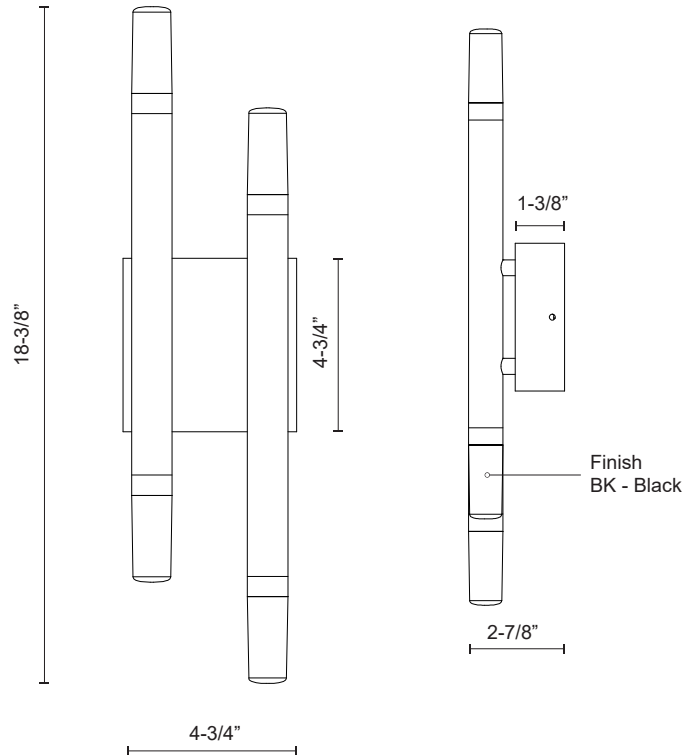

DRAVEN WS19705

WALL

PROJECT

WS19705-BK
Black

SPECIFICATION DETAILS

Fixture Dimensions	W4-3/4" x H18-3/8" x E2-7/8"
Light Source	LED with DC Driver
Wattage	14W
Total Lumens	1015lm
Delivered Lumens	BK-853lm
Voltage	120V
Color Temperature	3000K
CRI (Ra)	90CRI
Optional Color Temps	2700K - 5000K Available, Minimum Order Quantities Apply
LED Rated Life	50,000 hours
Dimming	100% - 10%, ELV Dimmer (Not Included)
Diffuser Details	White Acrylic Diffuser
ADA Compliant	Yes
Location	Dry
Mounting Style	All Orientation; Wall;
CEC Title 24 JA8	Yes, JA8-2022
Canopy Dimensions	W4-3/4"x H4-3/4"x E1-3/8"
Paint Finish	BK02

* For custom options, consult factory for details.

* For warranty information, please visit www.kuzcolighting.com/warranty

DESCRIPTION

Cylindrical aluminum arms extend from square wall mount. Finely textured powder-coat finish. Tapered round translucent diffusers. Plated-brushed gold accent rings. Up and down light. Custom options available.